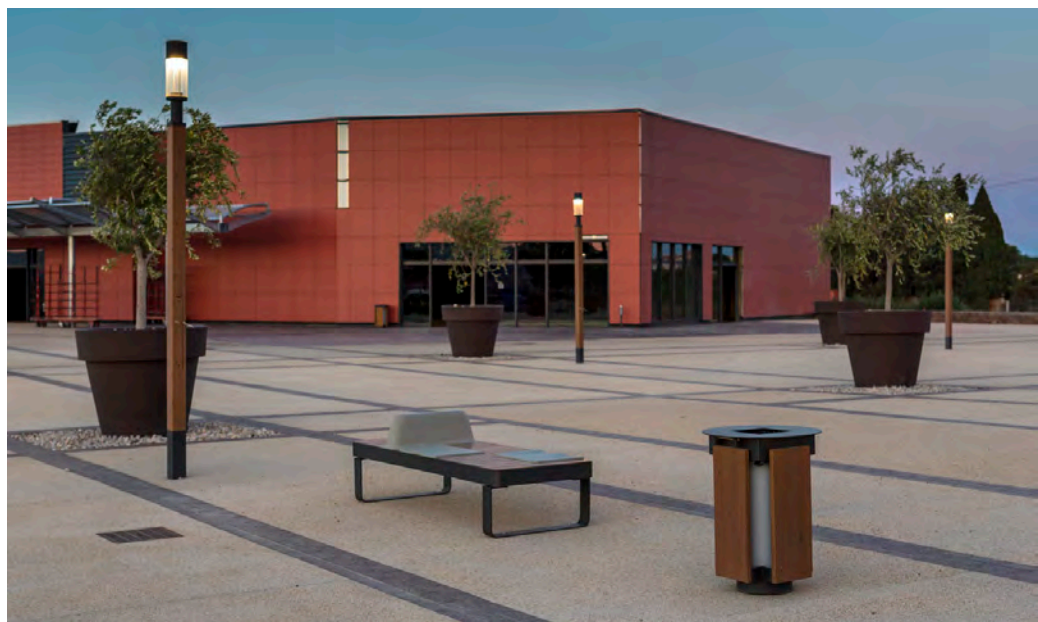

CABESTANY

Mas Guerido V retail park

GROUPE PHILIPPE GINESTET

PROJECT

Lighting for and development of roadsides and living areas

ZONE

Shopping centre

PROJECT MEMBERS