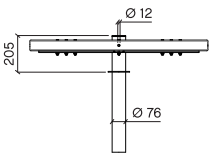

MODUS Crowns

MATERIALS

Crown in galvanized welded steel, polyester powder coated finish.
Cabling: cable puller installed at our factory.

MODUS	Crown 1 m	Crown 1.50 m
Reference	POC0100	POC0101
Extension	205 mm	205 mm
Scx	0.22	0.30
Weight	37 kg	49 kg

NOTE

Crowns delivered not assembled, an instruction note is enclosed.