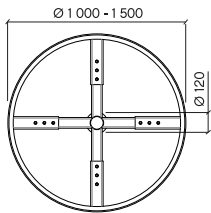

MODUS Crowns

MATERIALS

Crown in galvanized welded steel, polyester powder coated finish.
Cabling: cable puller installed at our factory.

MODUS	Crown 1 m	Crown 1.50 m
Reference	POC0100	POC0101
Extension	205 mm	205 mm
Scx	0.22	0.30
Weight	37 kg	49 kg

NOTE

Crowns delivered not assembled, an instruction note is enclosed.