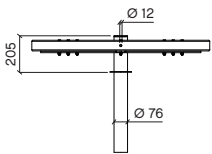

ORTO Crowns

**MATERIALS**

Crown in galvanized welded steel, polyester powder coated finish.  
Cabling: cable puller installed at our factory.

ORTO	Crown 1 m	Crown 1.50 m
Reference	POC0102	POC0103
Extension	205 mm	205 mm
Scx	0.26	0.40
Weight	40.9 kg	55 kg

**NOTE**

Crowns delivered not assembled, an instruction note is enclosed.