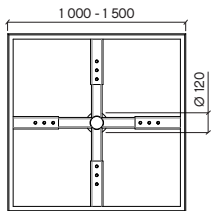

ORTO Crowns

**MATERIALS**

Crown in galvanized welded steel, polyester powder coated finish.  
Cabling: cable puller installed at our factory.

ORTO	Crown 1 m	Crown 1.50 m
Reference	POC0102	POC0103
Extension	205 mm	205 mm
Scx	0.26	0.40
Weight	40.9 kg	55 kg