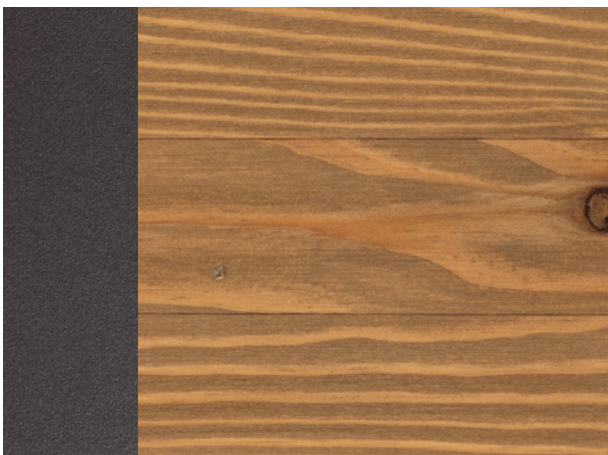

WOOD STAIN

Chêne de Ferrare

METAL COLOUR STANDARD ASSOCIATION

Brown 650 sanded

OPTIONAL METAL COLOUR

Grey 900 sanded

Black 100 sanded

Matt fine textured 9006

WOOD STAIN

Tonnelier

METAL COLOUR STANDARD ASSOCIATION

Black 100 sanded

OPTIONAL METAL COLOUR

Grey 900 sanded