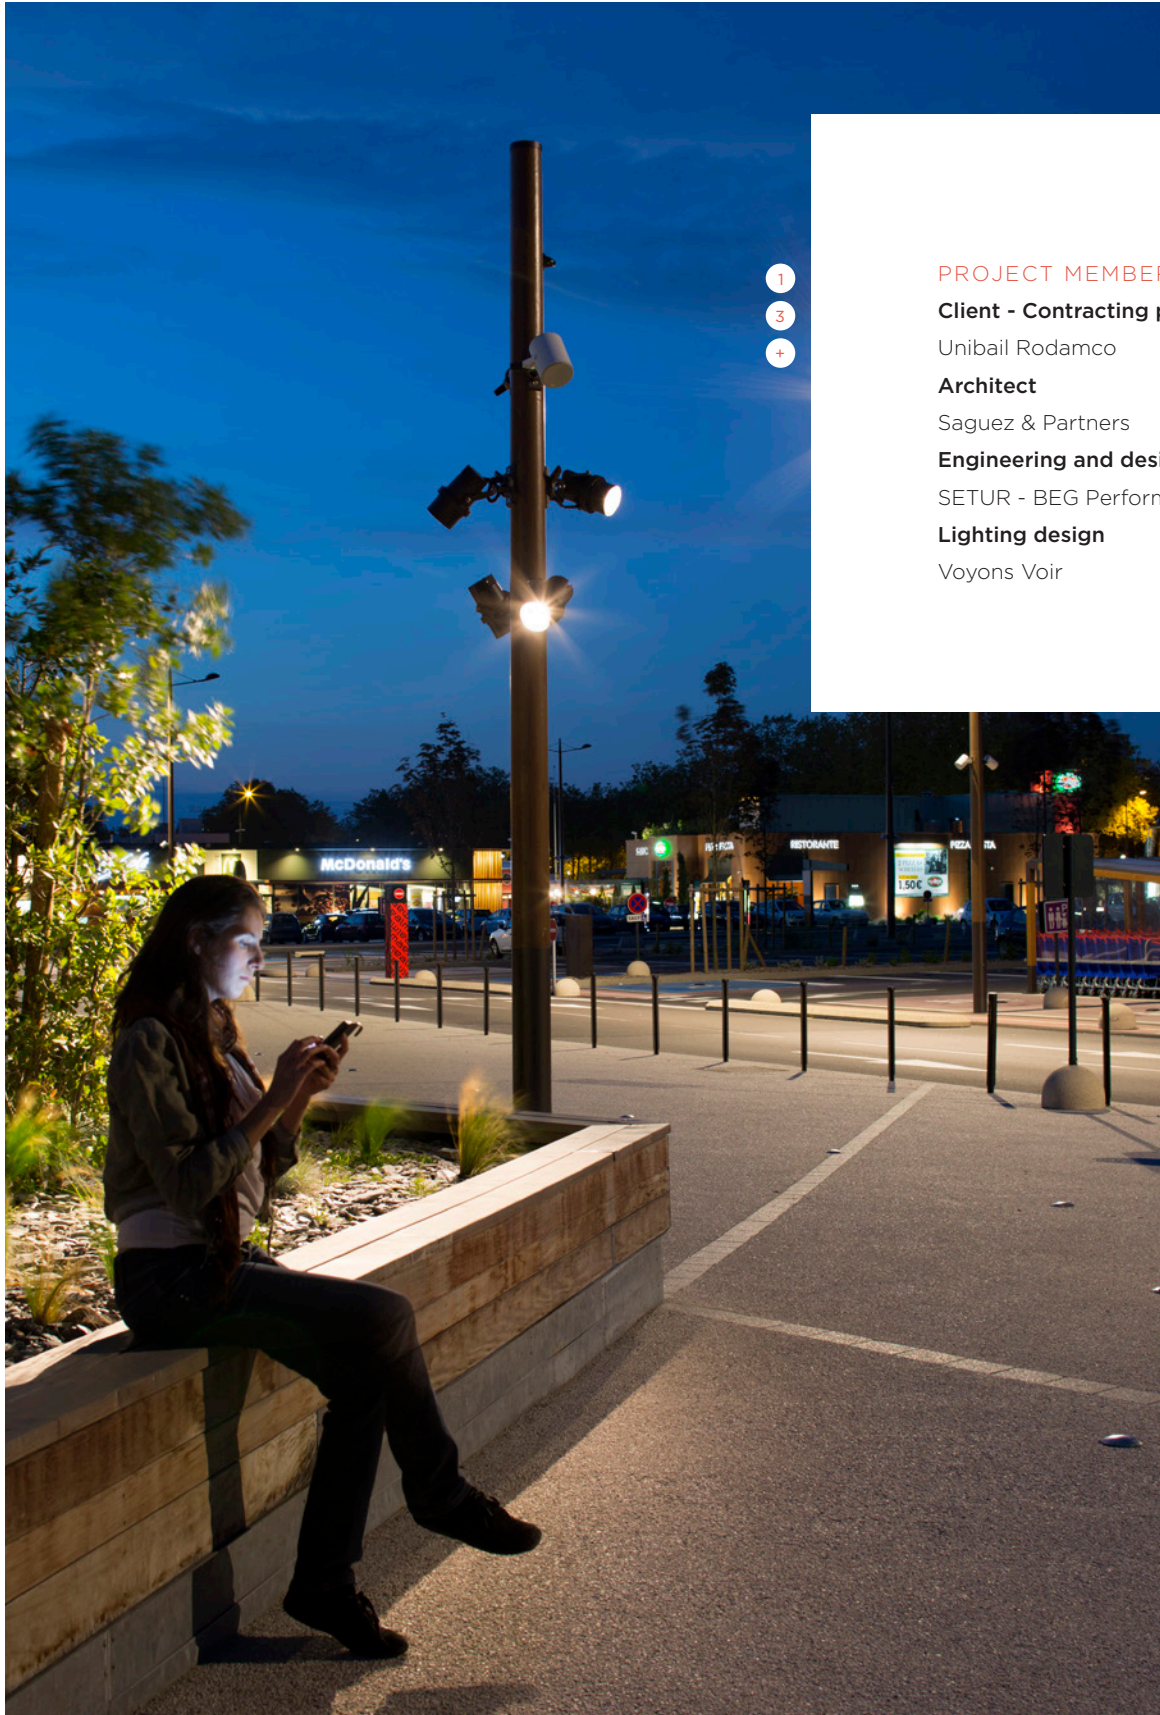

Rennes Alma

France

Name
Rennes Alma shopping mall

Client - Contracting party
Unibail Rodamco

- 1
- 3
- +

PROJECT MEMBERS

Client - Contracting party

Unibail Rodamco

Architect

Saguez & Partners

Engineering and design

SETUR - BEG Performance Partner

Lighting design

Voyons Voir