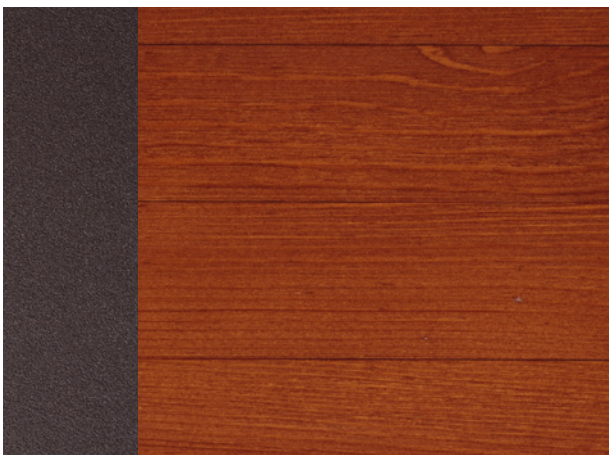

WOOD STAIN

Brume

METAL COLOUR STANDARD ASSOCIATION

Black 100 sanded

OPTIONAL METAL COLOUR

Grey 900 sanded

WOOD STAIN

Chestnut

METAL COLOUR STANDARD ASSOCIATION

Brown 650 sanded

OPTIONAL METAL COLOUR

Grey 900 sanded

WOOD STAIN

Tyrol Pine

METAL COLOUR STANDARD ASSOCIATION

Black 100 sanded

OPTIONAL METAL COLOUR

Grey 900 sanded