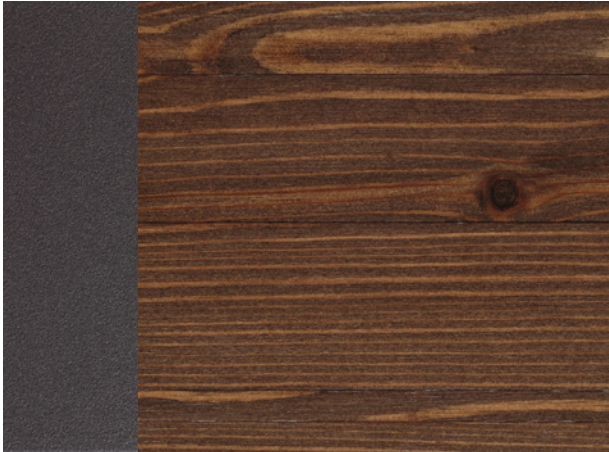

WOOD STAIN

Brume

METAL COLOUR STANDARD ASSOCIATION

Black 100 sanded

OPTIONAL METAL COLOUR

Grey 900 sanded

WOOD STAIN

Chestnut

METAL COLOUR STANDARD ASSOCIATION

Brown 650 sanded

OPTIONAL METAL COLOUR

Grey 900 sanded

WOOD STAIN

Tyrol Pine

METAL COLOUR STANDARD ASSOCIATION

Black 100 sanded

OPTIONAL METAL COLOUR

Grey 900 sanded