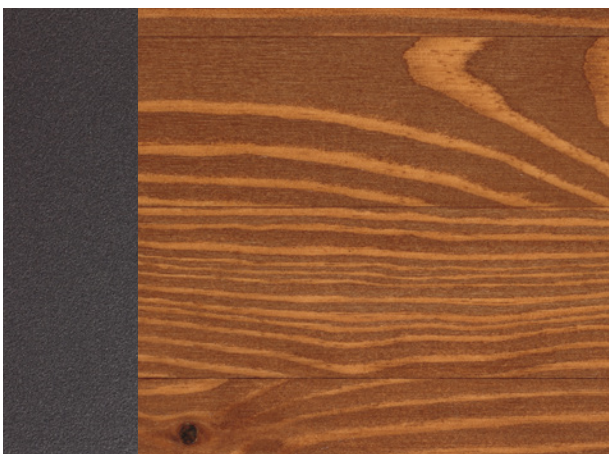

WOOD STAIN

Brume

METAL COLOUR STANDARD ASSOCIATION

Black 100 sanded

OPTIONAL METAL COLOUR

Grey 900 sanded

WOOD STAIN

Chestnut

METAL COLOUR STANDARD ASSOCIATION

Brown 650 sanded

OPTIONAL METAL COLOUR

Grey 900 sanded

WOOD STAIN

Tyrol Pine

METAL COLOUR STANDARD ASSOCIATION

Black 100 sanded

OPTIONAL METAL COLOUR

Grey 900 sanded